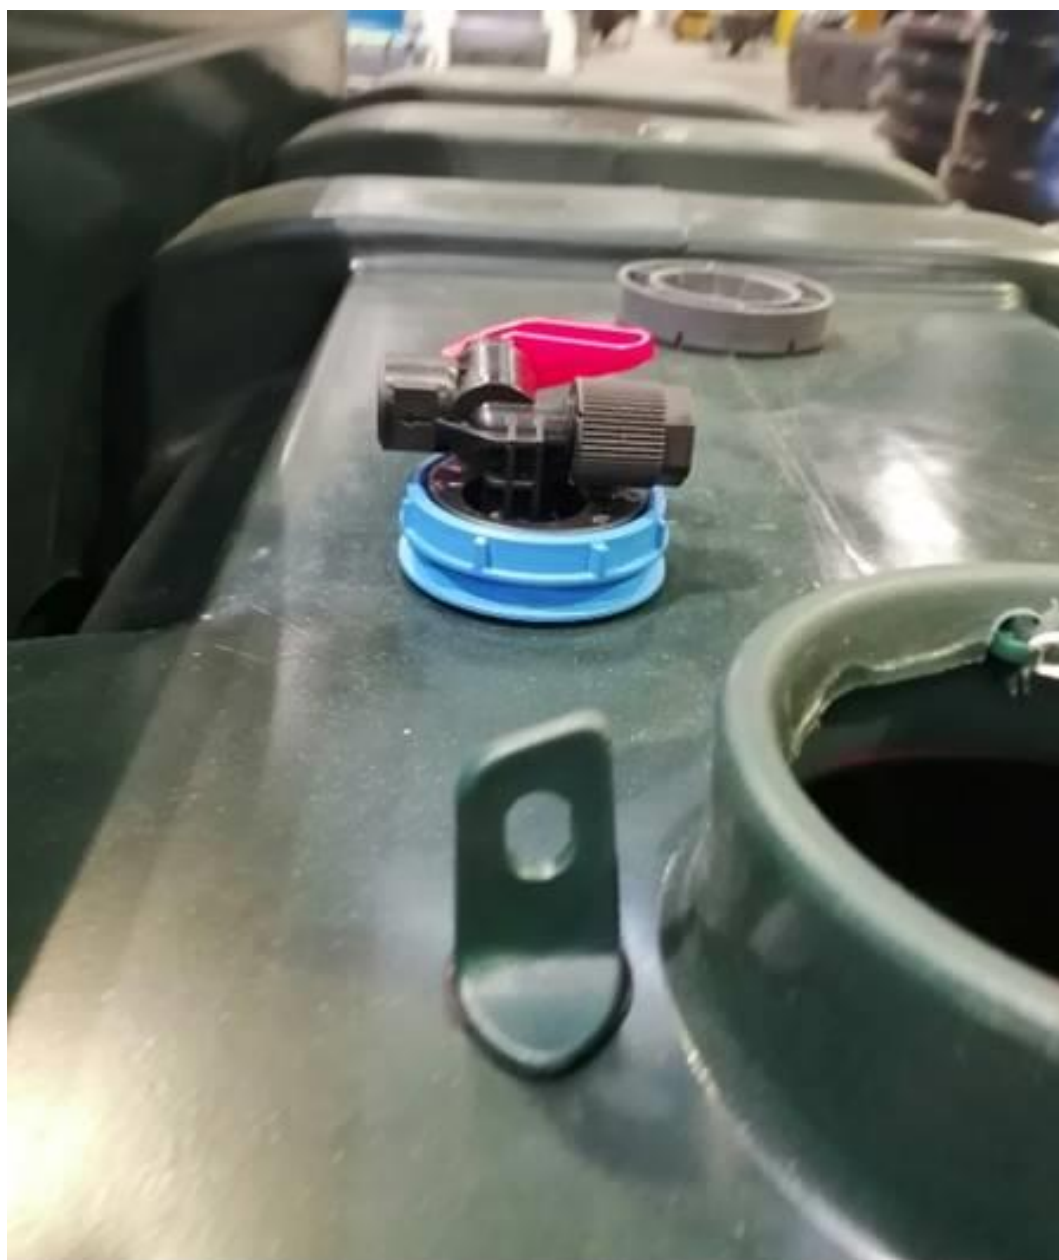

New 2022 Side Entry Top Outlet

Connection size - plain 3/8" connection, this means that standard pipe connectors G3/8 [M] 6,8, or 10mm can be used.

Part Number – 1009948

END