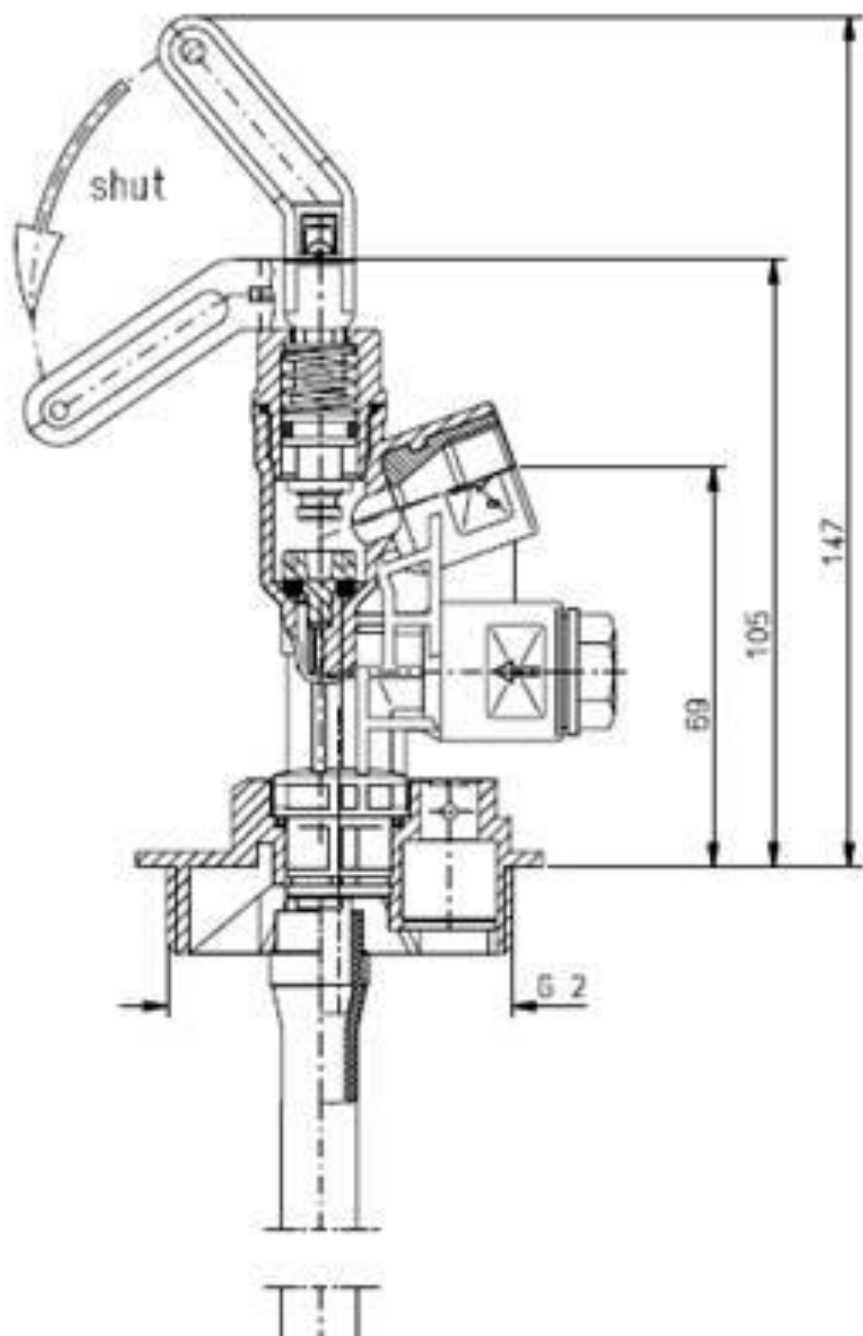

New 2022 Side Entry Top Outlet

Connection size - plain 3/8" connection, this means that standard pipe connectors G3/8 [M] 6,8, or 10mm can be used.

Part Number – 1009948

END