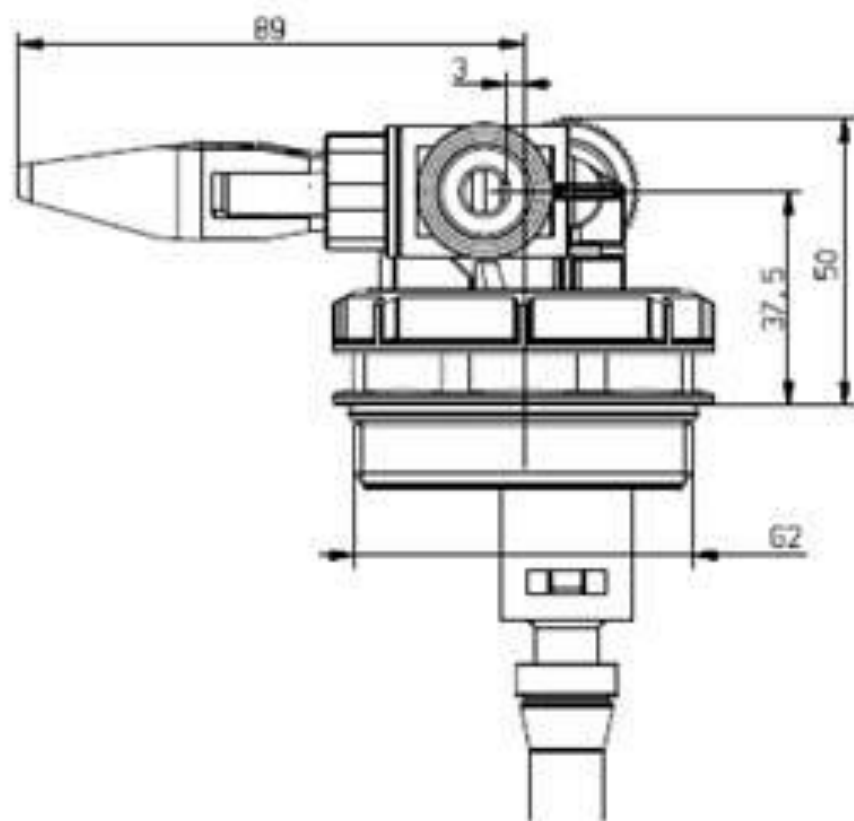

New 2022 Side Entry Top Outlet

Connection size - plain 3/8" connection, this means that standard pipe connectors G3/8 [M] 6,8, or 10mm can be used.

Part Number – 1009948

END