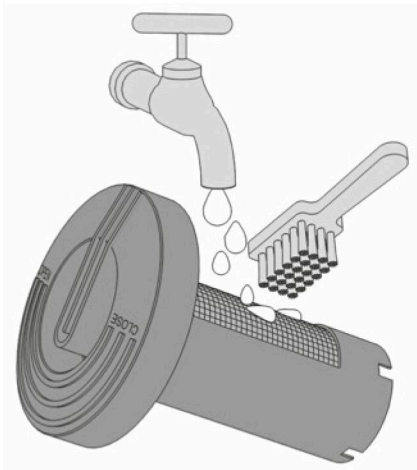

1.

2.

Filter Collector FS

- (GB) Filter Collector
- (NL) Tuinfilter
- (I) Filtro Colletore
- (P) Colector Filtrante
- (F) Collecteur Filtrant
- (S) Filtersamlare
- (E) Filtro Collector

2000810 Brown
2000820 Grey
2000840 Black
2000850 White